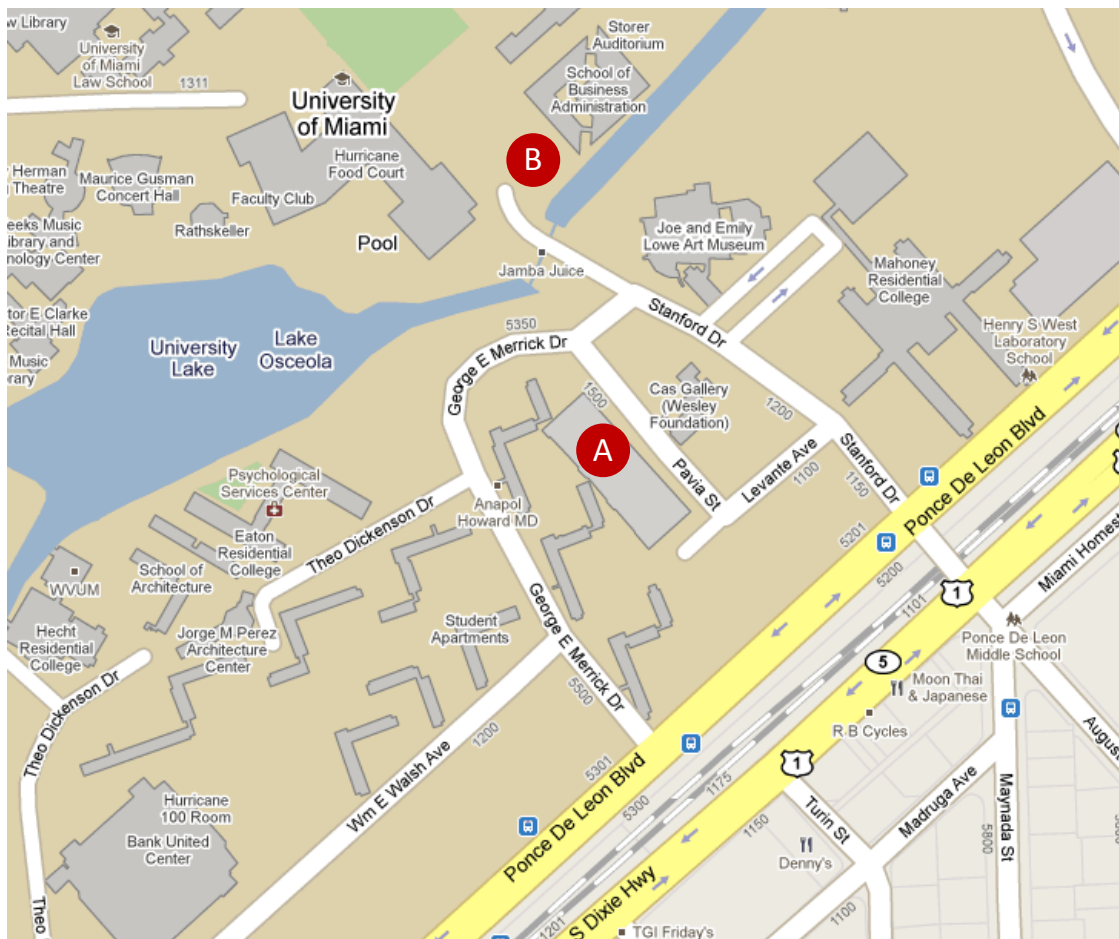

THE LAUNCHPAD

The University of Miami

Map, Parking, and Directions:

Parking:

A. Pavia Parking Garage
5615 Pavia St.
Coral Gables, FL 33146

Event:

B. Storer Auditorium – School of Business
5250 University Drive
Coral Gables, FL 33146

Directions to Parking:

1. From US 1 / South Dixie Highway turn onto Stanford Drive.
2. Go underneath the Metrorail line and follow Stanford Drive past the guard gate.
3. Make a left turn onto Levante Ave., IMMEDIATELY after the guard gate.
4. Make your next right turn onto Pavia Street.
5. Enter the Pavia Parking Garage located on your left side (5615 Pavia Street) and purchase a parking pass.
6. Walk out of the front of the Pavia Parking Garage and walk North along Pavia St.
7. Turn right on Merrick Drive and walk towards Stanford Drive.
8. Turn left on Stanford Drive and walk North.
9. The School of Business is located to the immediate NE of the cul-de-sac. Storer Auditorium is on the first floor.